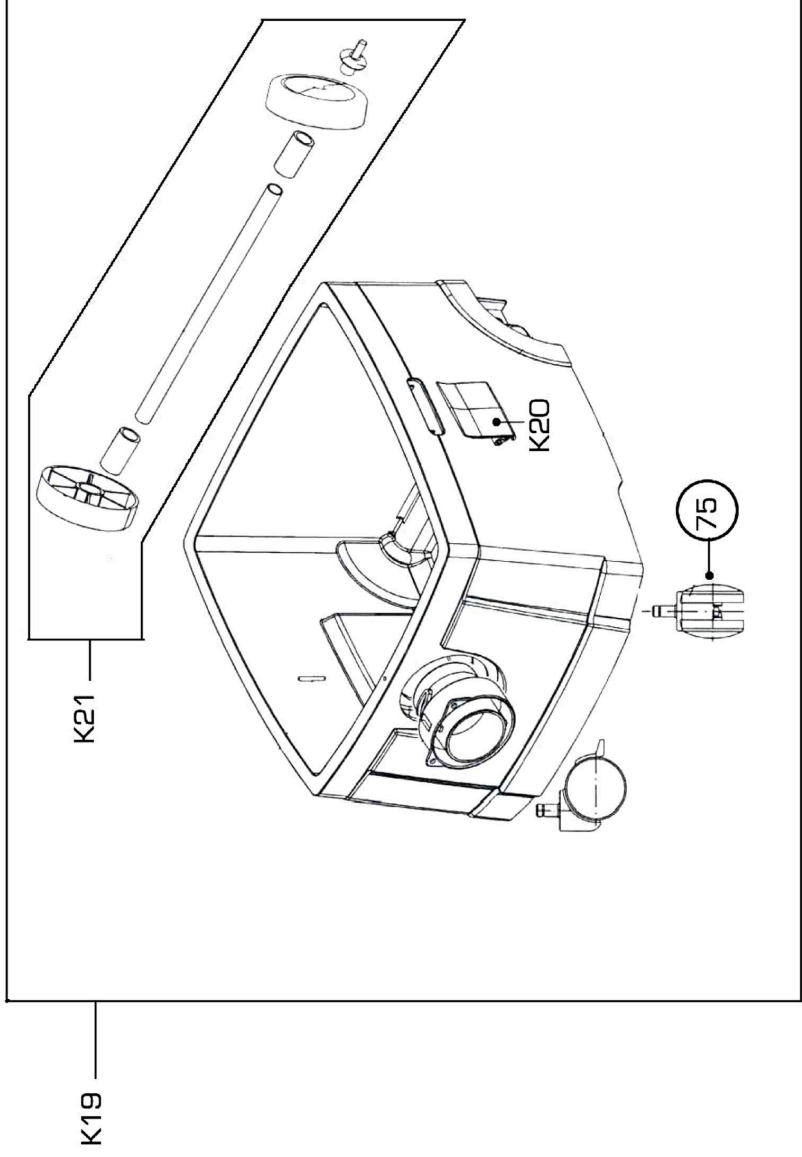

SPIT

AC1625

SPIT AC1625

Pièces détachées / Spare part list AC1625

Repère	Code	Désignation	Description	Stock	Lead time	Mini order
K01	644042	Kit carter	Housing set	Yes		
K02	644043	Kit carter moteur	Housing motor set	Yes		
K03	644044	Kit fermeture	Locking set	Yes		
K04	610131	Kit electrodes	Electrodes set	No	3 weeks	
K05	644046	Kit contact moteur	Contact motor set	No	3 weeks	
K06	644047	Kit moteur 230V	Motor set 230V	Yes		
K07	644048	Kit visserie (x12 vis)	Screws set (x12)	Yes		
K08	644049	Kit plaque support	Support plate set	Yes		
K09	644050	Kit contact moteur	Contact motor set	Yes		
K10	644051	Kit pression	Pressure set	No	3 weeks	
K11	644052	Kit vibration	Vibrator set	No	3 weeks	
K12	644053	Kit plaque avant	Front plate set	Yes		
K13	610171	Kit platine électronique	Electronic set	Yes		
K14	644055	Kit interrupteur 230V	Switch set 230V	Yes		
K15	644056	Kit bouton variateur	Variator switch set	Yes		
K16	644057	Kit prise	Socket set	Yes		
K17	644058	Kit joints et filtres	Seal filter set	Yes		
K18	644059	Kit serre cable	Cable clamp set	No	3 weeks	
K19	610133	Kit cuve complete 25L	Kit container 25L	Yes		
K20	644065	Kit Fermetures 25L	Locking set	Yes		
K21	610137	Kit roues arrieres	Wheel back set	Yes		
22	610132	Couvercle top	Housing main	Yes		
23	644062	Poignée	Handle	No	3 weeks	
35	610136	Cable alimentation 230V	Power cord 230V	Yes		
75	644067	Roue directionnelle	Steering wheel	Yes		
76	610128	Bouton verrouillage	Locking knob	Yes		
77	610126	Filtre antibruit	Noise damping	Yes		
78	610127	Filtre protection moteur	Motor protection filter	No	3 weeks	
16/1	644060	Kit Balais	Brushes set	Yes		
54	654698	Axe de couvercle	Cover pin	Yes		
Accessoire	644004	Flexible antistatique 5M	Hose antistatic 5M	-	Accessory	
Accessoire	644003	Kit cuve complete 50L	Container 50L set	-	Accessory	
Accessoire	644030	Kit accessoires	Floor kit	-	Accessory	
Accessoire	644006	Kit 2 filtres polyester	2 polyester filters set	-	Accessory	
Accessoire	620001	Pack de 5 sacs poussiéres	Dust bags (5)	-	Accessory	