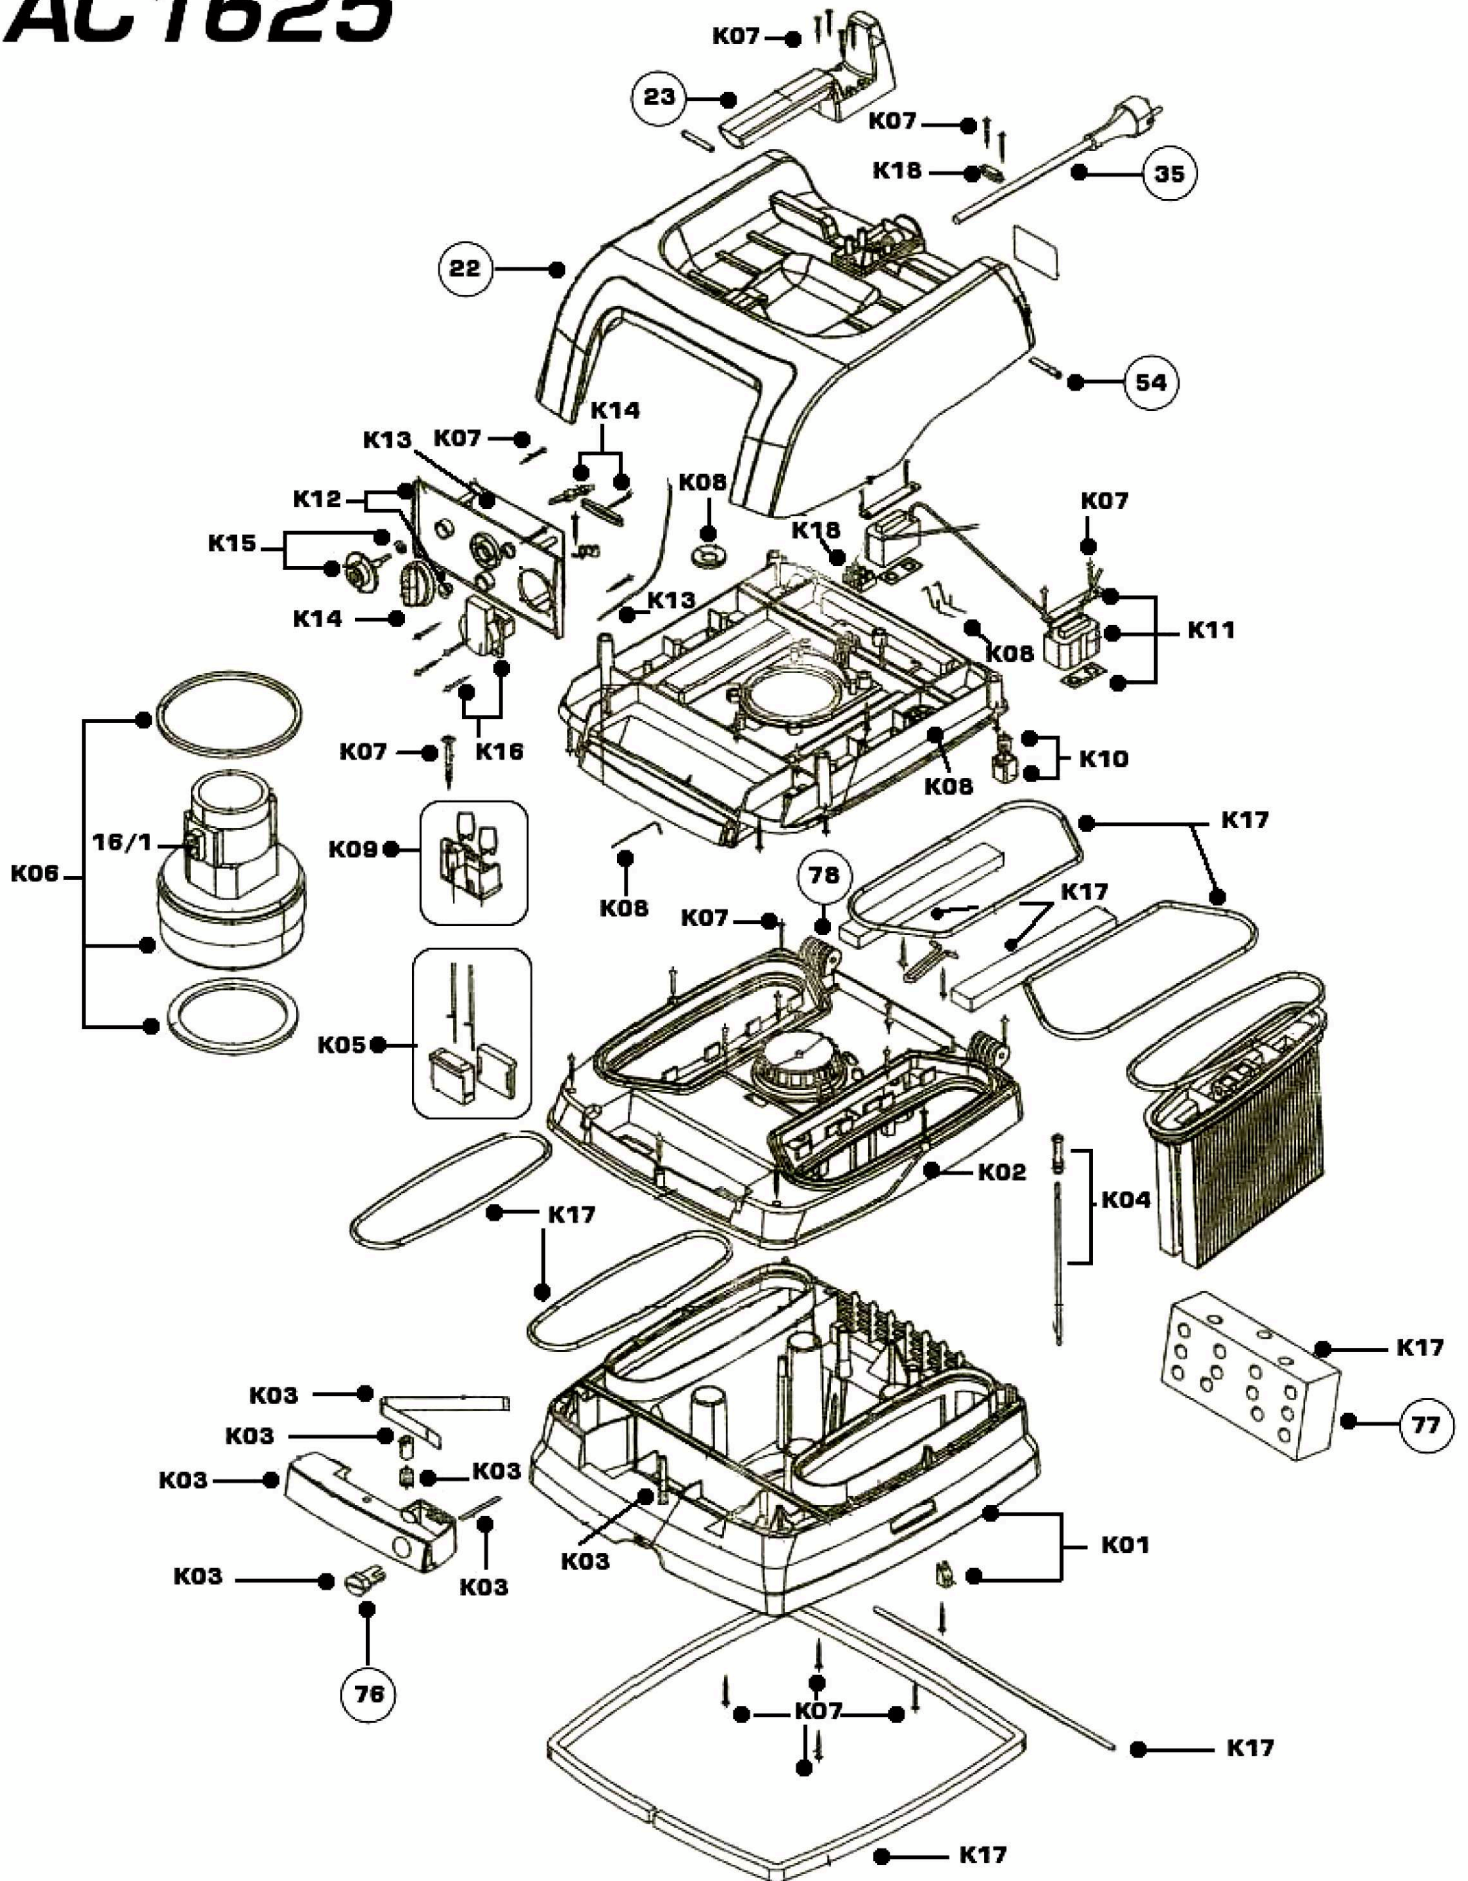

SPIT

AC1625

SPIT AC1625

Pièces détachées / Spare part list AC1625

Repère	Code	Désignation	Description	Stock	Lead time	Mini order
K01	644042	Kit carter	Housing set	Yes		
K02	644043	Kit carter moteur	Housing motor set	Yes		
K03	644044	Kit fermeture	Locking set	Yes		
K04	610131	Kit electrodes	Electrodes set	No	3 weeks	
K05	644046	Kit contact moteur	Contact motor set	No	3 weeks	
K06	644047	Kit moteur 230V	Motor set 230V	Yes		
K07	644048	Kit visserie (x12 vis)	Screws set (x12)	Yes		
K08	644049	Kit plaque support	Support plate set	Yes		
K09	644050	Kit contact moteur	Contact motor set	Yes		
K10	644051	Kit pression	Pressure set	No	3 weeks	
K11	644052	Kit vibration	Vibrator set	No	3 weeks	
K12	644053	Kit plaque avant	Front plate set	Yes		
K13	610171	Kit platine électronique	Electronic set	Yes		
K14	644055	Kit interrupteur 230V	Switch set 230V	Yes		
K15	644056	Kit bouton variateur	Variator switch set	Yes		
K16	644057	Kit prise	Socket set	Yes		
K17	644058	Kit joints et filtres	Seal filter set	Yes		
K18	644059	Kit serre cable	Cable clamp set	No	3 weeks	
K19	610133	Kit cuve complete 25L	Kit container 25L	Yes		
K20	644065	Kit Fermetures 25L	Locking set	Yes		
K21	610137	Kit roues arrieres	Wheel back set	Yes		
22	610132	Couvercle top	Housing main	Yes		
23	644062	Poignée	Handle	No	3 weeks	
35	610136	Cable alimentation 230V	Power cord 230V	Yes		
75	644067	Roue directionnelle	Steering wheel	Yes		
76	610128	Bouton verrouillage	Locking knob	Yes		
77	610126	Filtre antibruit	Noise damping	Yes		
78	610127	Filtre protection moteur	Motor protection filter	No	3 weeks	
16/1	644060	Kit Balais	Brushes set	Yes		
54	654698	Axe de couvercle	Cover pin	Yes		
Accessoire	644004	Flexible antistatique 5M	Hose antistatic 5M	-	Accessory	
Accessoire	644003	Kit cuve complete 50L	Container 50L set	-	Accessory	
Accessoire	644030	Kit accessoires	Floor kit	-	Accessory	
Accessoire	644006	Kit 2 filtres polyester	2 polyester filters set	-	Accessory	
Accessoire	620001	Pack de 5 sacs poussiéres	Dust bags (5)	-	Accessory	